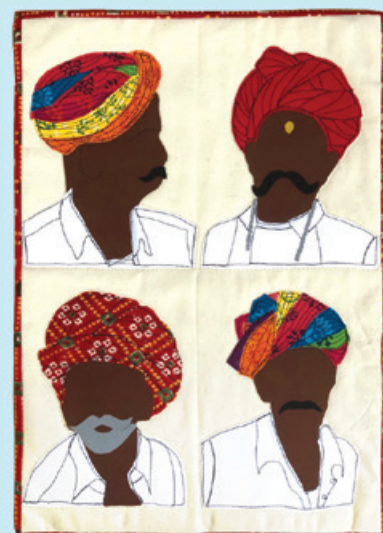

# THE SPRING QUILT FESTIVAL HARROGATE

Great Yorkshire Showground, Harrogate, HG2 8NZ

Friday 18th - Sunday 20th FEBRUARY 2022 10am-4.30pm (4pm Sunday)

## Feature Displays

All displays are subject to change

Find Us on Facebook  
[www.facebook.com/grosvenor](http://www.facebook.com/grosvenor)

- ♥ Inspired by 'Reverie' by the Art Nouveau Artist Alphonse Mucha by Cabot Quilters
- ♥ Interpretations of Edyta Sitar's 'Alaska' Quilt by Pastures New Students
- ♥ Colourful Boats & Wonky Windows by Gillian Travis
- ♥ Indian Sketchbook Quilts by Gillian Travis
- ♥ The Eclectic Collection by Shirley Yule
- ♥ Group Challenges by Highland Quilters
- ♥ Woven by Ripponden Stitching Group
- ♥ Stars Challenge by The Traditional Quilt Group
- ♥ Print Challenge by Exe Valley Contemporary Quilt Group
- ♥ Roses Are Red by Sandie Lush

Right: 'Indian Sketchbook Series 2' by Gillian Travis

Below: Detail of 'Roses are Red' by Sandie Lush

Left: 'Criss Cross Moorland' by Gillian Travis (Woven)

Above: 'Poppy Heads' by Ruth Archer & 'Poppy Seed Heads' by Ruth Archer and Delyse Upton